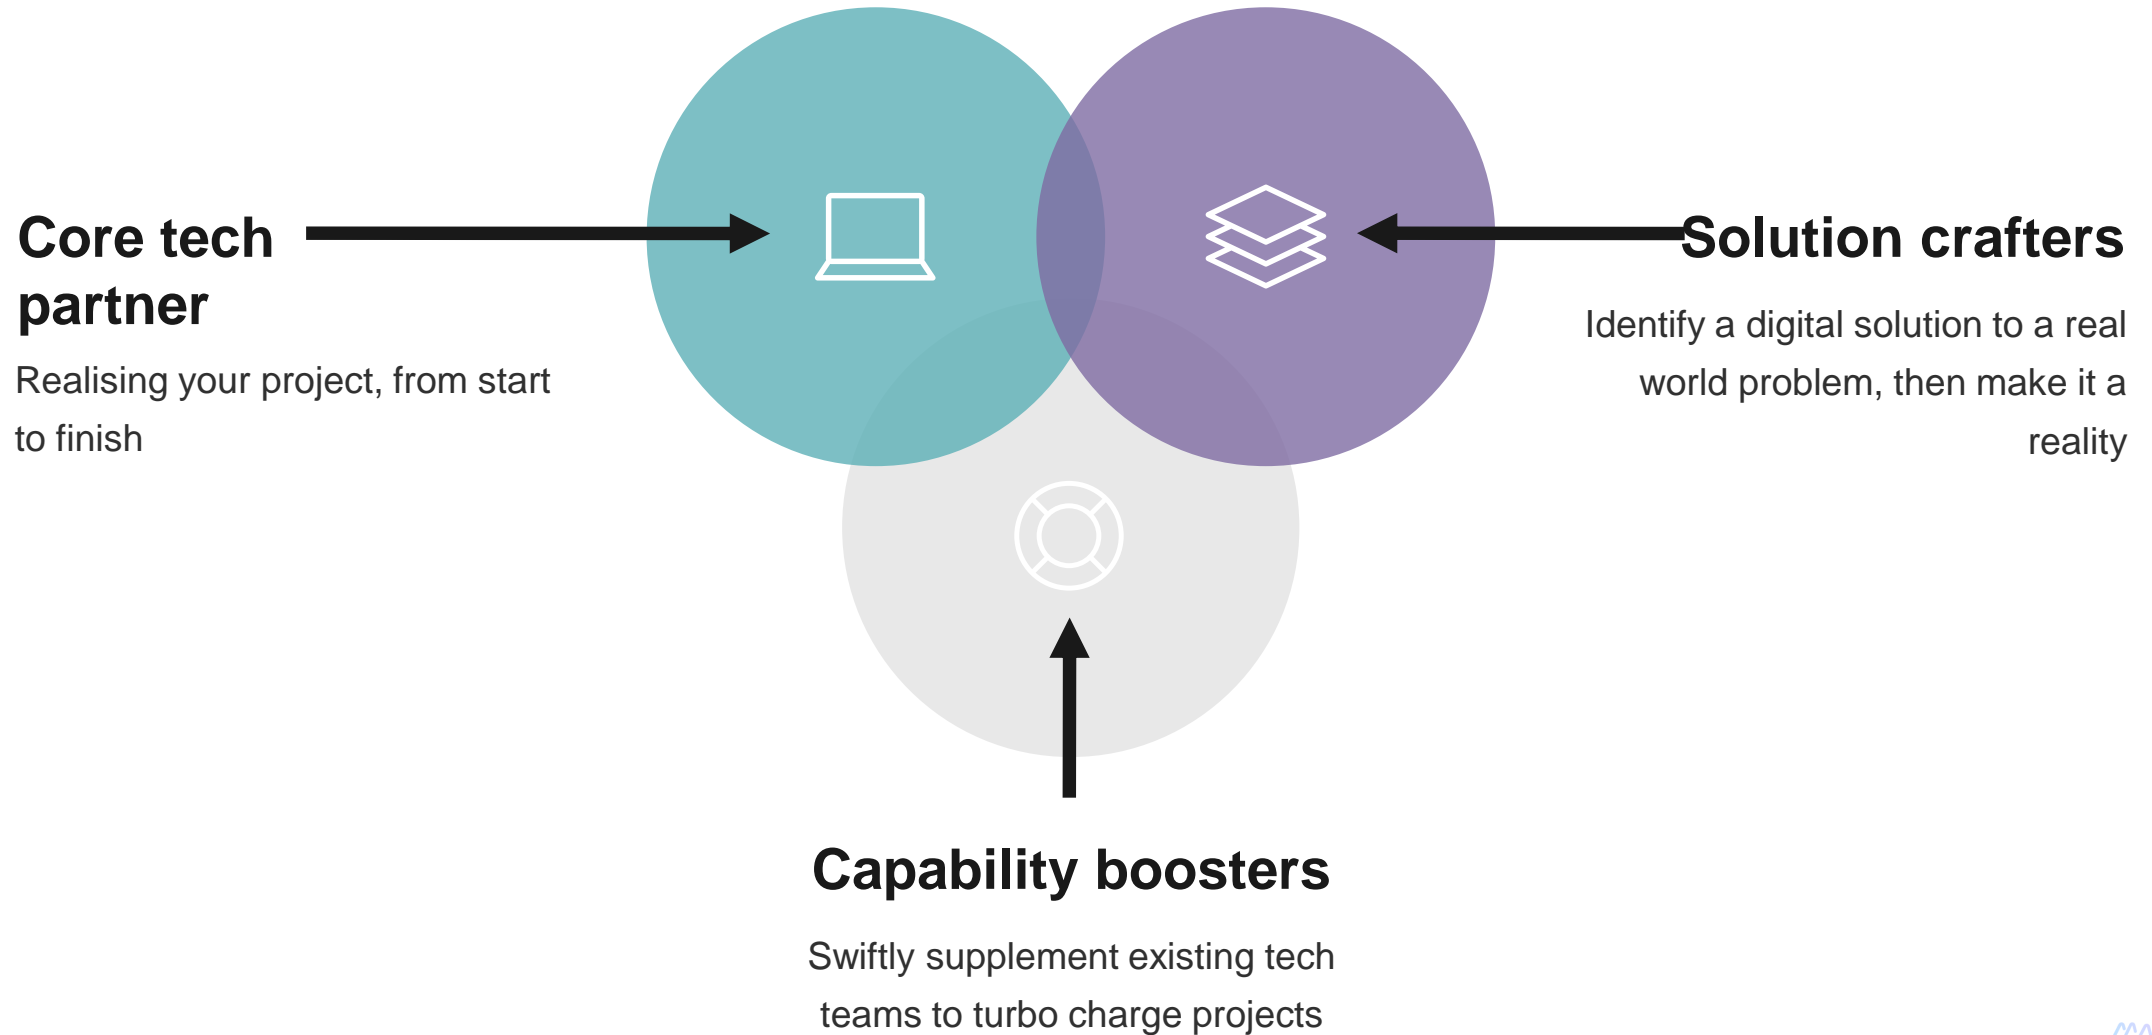

Engineering- driven app and platform development

Alex Birch

Market Engagement Co-ordinator

Nebula Labs

#digitalcatalyst19

Nebula
Labs

#digitalcatalyst19

@nebulalab

@nebulalabs

WHO WE ARE?

Founded out of Newcastle University (2017)

Specialist team of iOS, Android and web developers

Agile software development

Dynamites '18 - New Business of the Year

A DYNAMIC SERVICE OFFERING