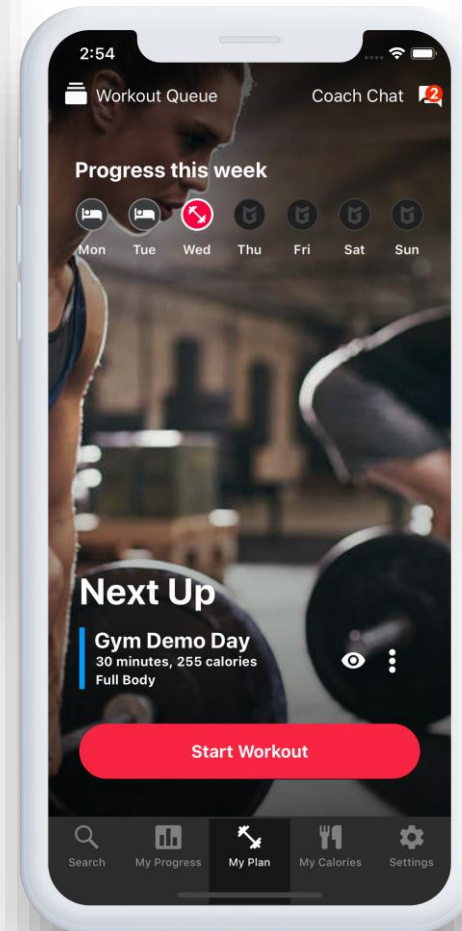

Gym Plan app