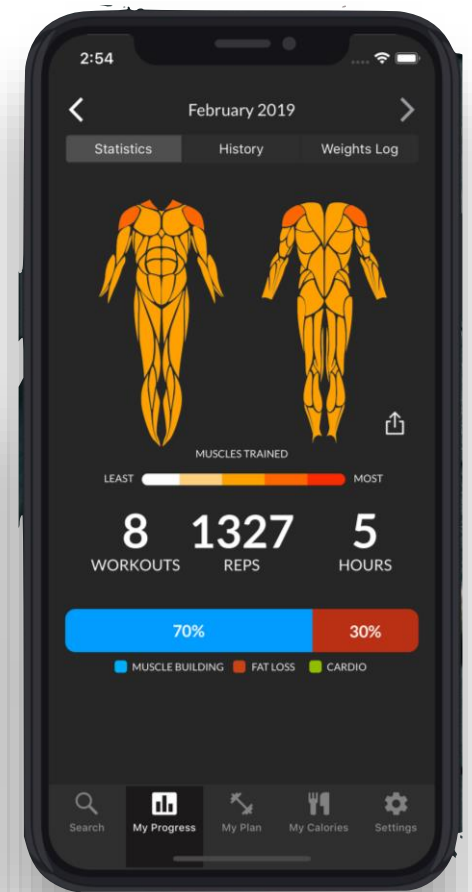

OUR TECH OFFER

**Native iOS app
development**

**Native Android app
development**

**Web platform
development**

**IoT platform
development**

A background image of a gym with a teal overlay. In the foreground, there are several black weight plates on a wooden floor. In the background, there is a thick rope and a window with a grid pattern.

Gym Plan app

Personalised workout programme

Based on the needs of the user - videos and animations for each individual exercise, and whole workouts

Comprehensive progress tracker

Vital exercise, weight, general fitness and nutrition statistics in a 1 stop shop

1-to-1 messenger

Communication with a real personal trainer to complement their digital gym plan

Gym Plan app

200K+

Downloads Worldwide

85+

Countries

50+