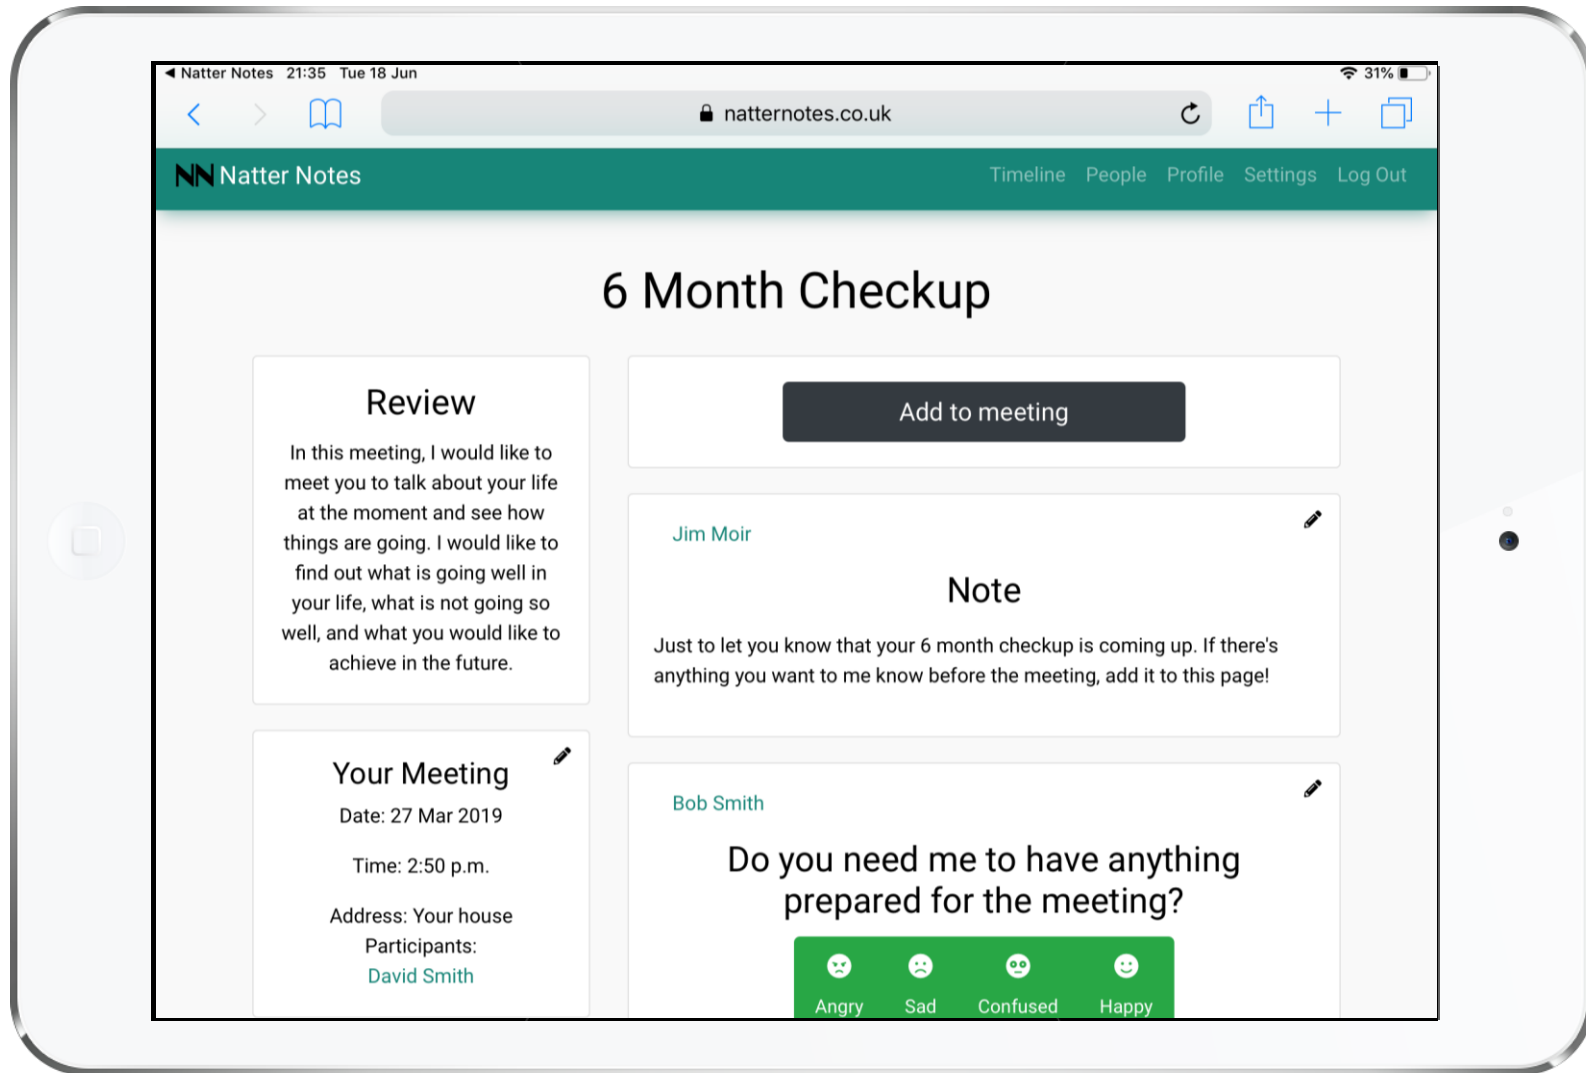

“Natter
Notes”
web
platform

South Tyneside Council